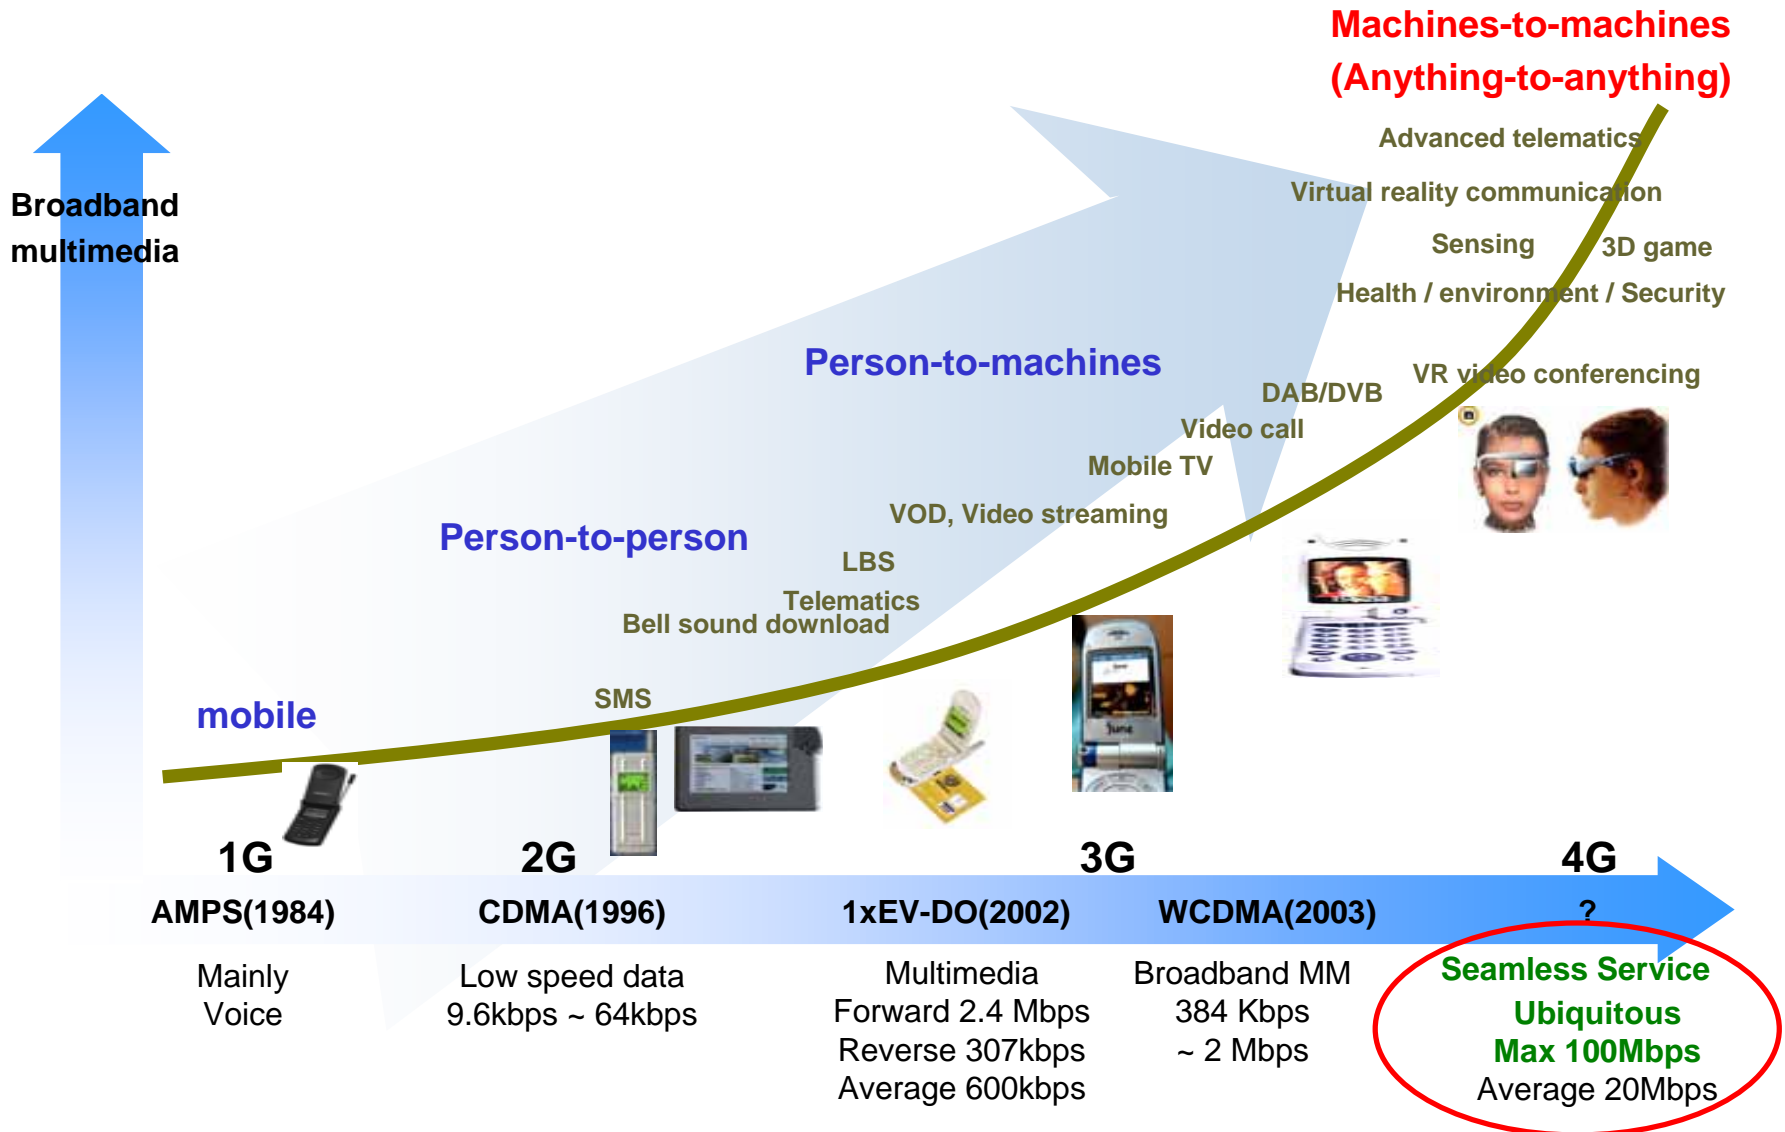

View on Beyond 3G

– Mobile Service Evolution