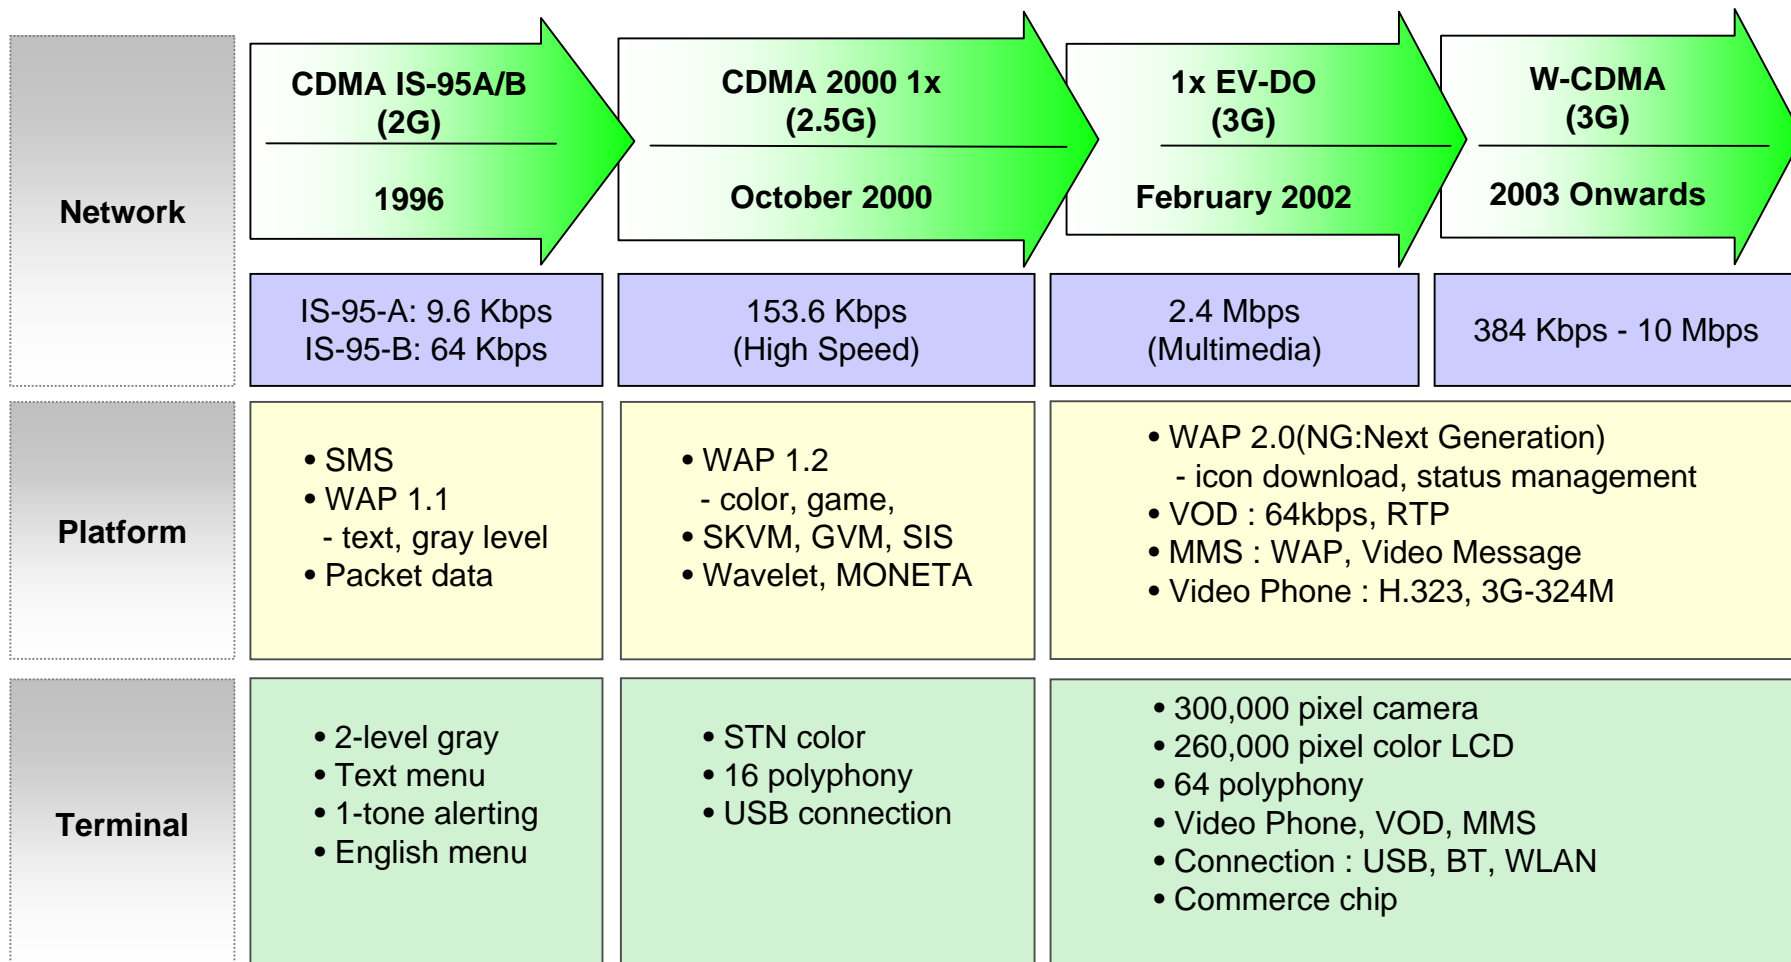

## Pioneering History

Mar 1984	Established
Jan 1996	<b><u>World's first commercial CDMA cellular service launched</u></b>
Oct 1999	Handset based wireless Internet service (n.Top) launched
Oct 2000	<b><u>World's first commercial CDMA 1X service launched</u></b>
Dec 2000	3G (W-CDMA) license awarded as the top winner
Oct 2001	Integrated multi-access Internet portal (NATE) launched
Feb 2002	<b><u>World's first CDMA 1x EV-DO service launched</u></b>
Nov 2003	W-CDMA service launched

## Strong Market Leadership

[SKT's M/S in Korea cellular market]

# SK Telecom Overviews

## - Network/Platform/Terminal Evolution to 3G

- The suitable platforms and terminals are developed in accordance with the evolution of network.