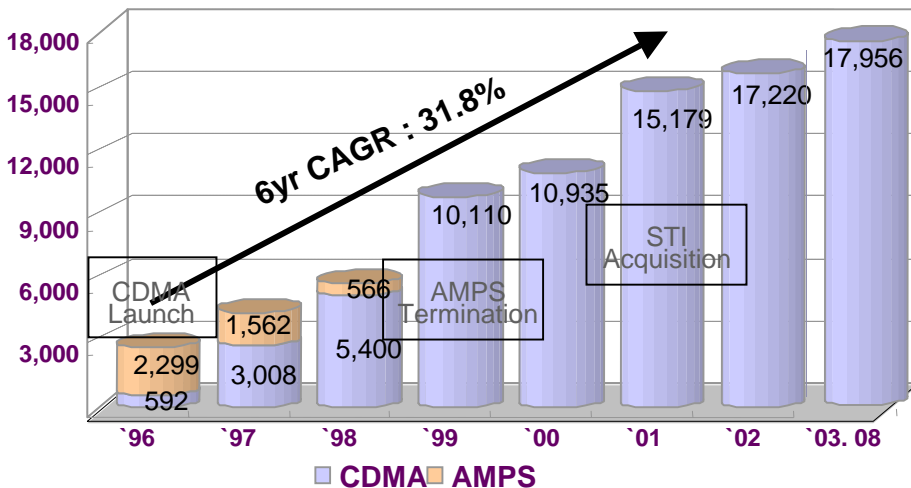

# SK Telecom Overviews

- Pioneering CDMA Leader

## Pioneering History

Mar 1984	Established
Jan 1996	<b><u>World's first commercial CDMA cellular service launched</u></b>
Oct 1999	Handset based wireless Internet service (n.Top) launched
Oct 2000	<b><u>World's first commercial CDMA 1X service launched</u></b>
Dec 2000	3G (W-CDMA) license awarded as the top winner
Oct 2001	Integrated multi-access Internet portal (NATE) launched
Feb 2002	<b><u>World's first CDMA 1x EV-DO service launched</u></b>
Nov 2003	W-CDMA service launched

## Rapid Subscriber Growth

Subs (thousand)