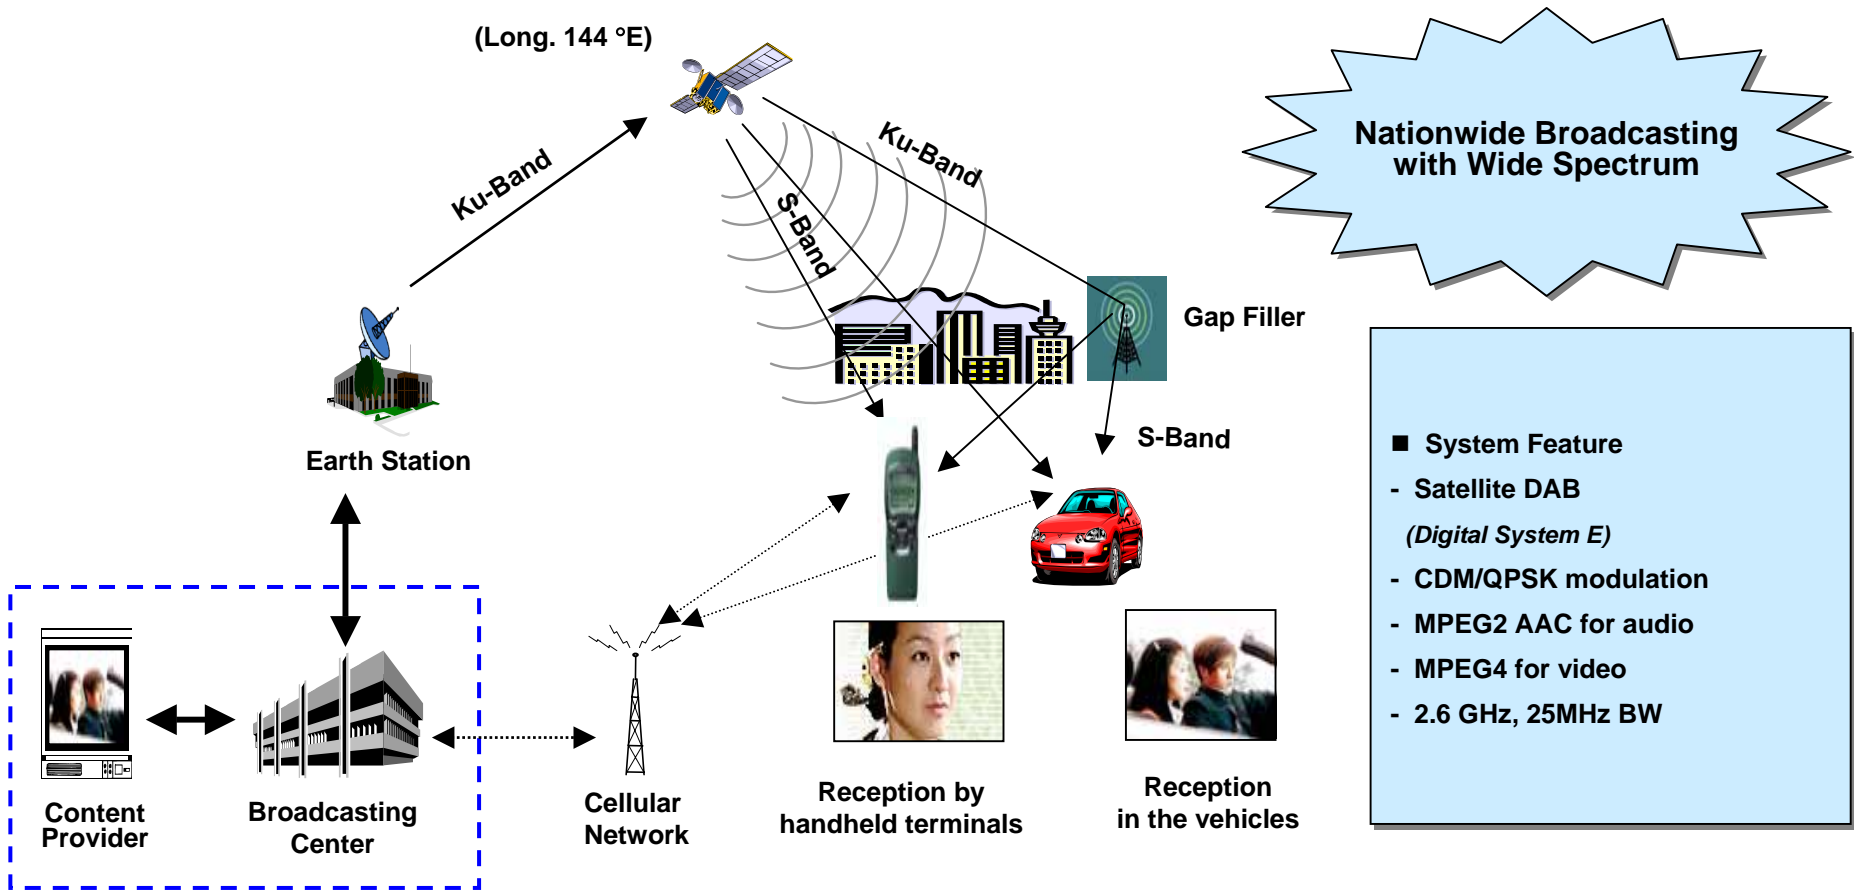

Activities on Beyond 3G

- Broadcasting Service

❑ PMSB (Personal Mobile Satellite Broadcasting) Service

- Video, Audio, Data for the vehicle and personal mobile terminals