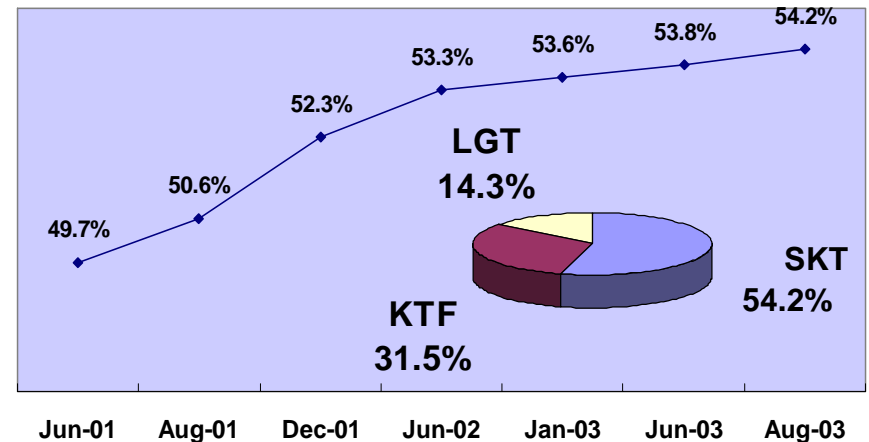

Strong Market Leadership

[SKT's M/S in Korea cellular market]